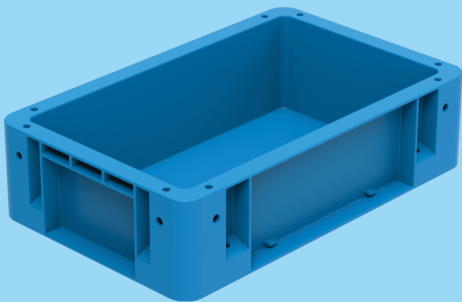

EURO FORTE Line