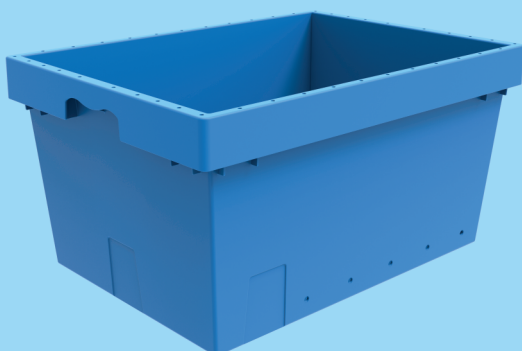

STACKABLE

Available in atoxic material. Check availability.

HEAVY STANDARD

WITHOUT SAFETY EDGE

HEAVY STANDARD KLT

PALLET LIGHT Line

| MODEL | DIMENSIONS (in) | STATIC LOAD (lbs) |
|---|------------------|-------------------|
| LIGHT 9 FEET <small>WITH SAFETY EDGE</small> | 47,24x39,37x6,18 | 2204 |
| LIGHT WITH SKID <small>WITH SAFETY EDGE</small> | 47,24x39,37x6,18 | 2204 |
| LIGHT WITH SKID <small>WITHOUT SAFETY EDGE</small> | 47,24x39,37x6,18 | 2204 |

STACKABLE

Available in atoxic material.
Check availability.

LIGHT WITH SKID

WITHOUT SAFETY EDGE

WITH SAFETY EDGE

PALLET ULTRA HEAVY

| MODEL | DIMENSIONS (in) | STATIC LOAD (lbs) |
|-------------|------------------|-------------------|
| ULTRA HEAVY | 47,24x39,37x5,91 | 17637 |

Available in atoxic material.
Check availability.

EURO FORTE Line

| MODEL | DIMENSIONS (in) | CAPACITY (ft ³) |
|-------|------------------|-----------------------------|
| 3210 | 11,81x27,87x3,94 | 0,21 |
| 4320 | 15,75x11,81x7,87 | 0,99 |
| 7420 | 27,56x15,75x7,87 | 2,15 |

Available in atoxic and conductive material.
Check availability.

REINFORCED BOTTOM

TOTE Line

| MODEL | DIMENSIONS (in) | CAPACITY (ft ³) |
|----------|-------------------|-----------------------------|
| CP 5322 | 19,69x11,81x7,87 | 0,35 |
| CP 5321 | 19,69x11,81x8,27 | 0,71 |
| CP 5327 | 19,69x11,81x0,85 | 0,85 |
| CP 6423 | 23,62x15,75x8,66 | 1,41 |
| CF 6423 | 23,62x15,75x9,06 | 1,41 |
| CP 6432 | 23,62x15,75x12,60 | 1,98 |
| CF 6432 | 23,62x15,75x12,60 | 1,98 |
| CPF 6430 | 23,62x15,75x11,81 | 2,01 |
| CPV 6430 | 23,62x15,75x11,81 | 2,01 |
| CPR 6432 | 23,62x15,75x12,60 | 2,42 |
| CPF 6427 | 23,62x15,75x10,63 | 1,60 |
| CP 7323 | 27,56x11,81x9,06 | 1,62 |