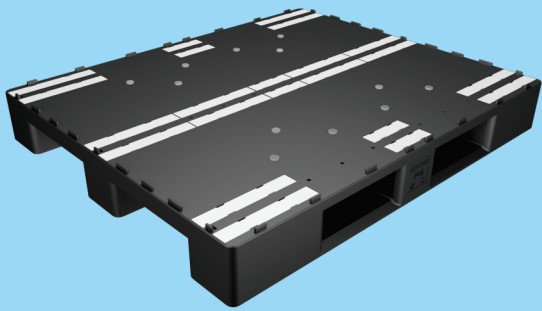

Optimizes space by up to 70% in reverse logistics.

Available in atoxic and conductive material. Check availability.

FLEX F-KLT Line

| MODEL | DIMENSIONS (in) | CAPACITY (ft ³) |
|--------------|-------------------|-----------------------------|
| F-KLT 6421.G | 23,69x15,75x8,27 | 1,39 |
| F-KLT 6421 | 23,62x15,75x8,27 | 1,25 |
| F-KLT 6428.G | 23,62x15,75x11,02 | 1,76 |
| F-KLT 6428 | 23,62x15,75x11,02 | 1,63 |

LEGO BOTTOM

FLAT BOTTOM

COLLAPSIBLE

Available in atoxic and conductive material. Check availability.

HÉRCULES GLT Line

| MODEL | DIMENSIONS (in) | CAPACITY (ft ³) |
|--------|-------------------|-----------------------------|
| 121065 | 47,24x39,37x25,59 | 16,88 |
| 121086 | 47,24x39,37x33,86 | 24,51 |
| 121010 | 47,24x39,37x3,94 | 29,66 |

STACKABLE

Available in atoxic material. Check availability.

HEAVY STANDARD

WITHOUT SAFETY EDGE

HEAVY STANDARD KLT

PALLET LIGHT Line

| MODEL | DIMENSIONS (in) | STATIC LOAD (lbs) |
|---|------------------|-------------------|
| LIGHT 9 FEET <small>WITH SAFETY EDGE</small> | 47,24x39,37x6,18 | 2204 |
| LIGHT WITH SKID <small>WITH SAFETY EDGE</small> | 47,24x39,37x6,18 | 2204 |
| LIGHT WITH SKID <small>WITHOUT SAFETY EDGE</small> | 47,24x39,37x6,18 | 2204 |

STACKABLE

Available in atoxic material.
Check availability.

LIGHT WITH SKID

WITHOUT SAFETY EDGE

WITH SAFETY EDGE

PALLET ULTRA HEAVY

| MODEL | DIMENSIONS (in) | STATIC LOAD (lbs) |
|-------------|------------------|-------------------|
| ULTRA HEAVY | 47,24x39,37x5,91 | 17637 |