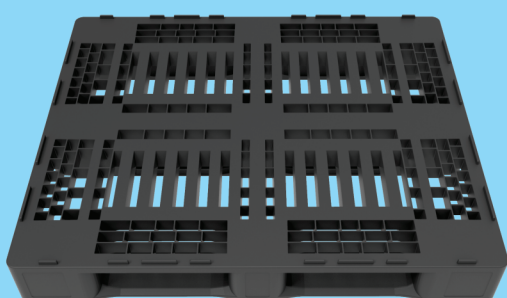

PALLET Line