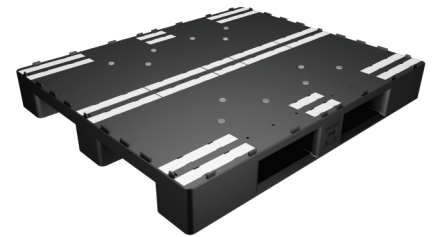

MODEL	DIMENSIONS (in)	STATIC LOAD (lbs)
ULTRA HEAVY	47,24x39,37x5,91	17637

Available in atoxic material.
Check availability.