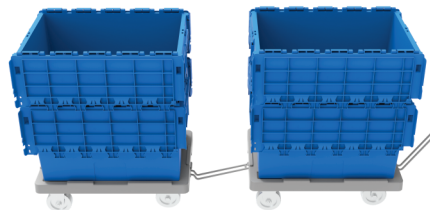

OIL RESISTANT

STACKABLE

STACKABLE

LONG BASKET Line

| MODEL | DIMENSIONS (in) | CAPACITY (ft ³) |
|-------------|-------------------|-----------------------------|
| Long Basket | 23,62x15,75x35,43 | 2,14 |