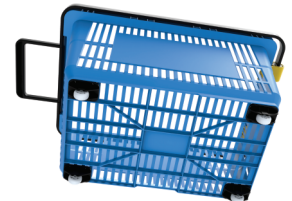

RESISTANT WHEELS