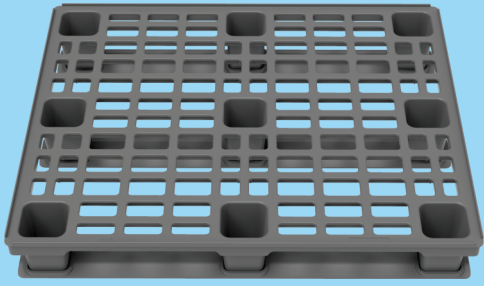

Optimizes space by up to 70% in reverse logistics.

Available in atoxic and conductive material. Check availability.

FLEX F-KLT Line

| MODEL | DIMENSIONS (in) | CAPACITY (ft ³) |
|--------------|-------------------|-----------------------------|
| F-KLT 6421.G | 23,69x15,75x8,27 | 1,39 |
| F-KLT 6421 | 23,62x15,75x8,27 | 1,25 |
| F-KLT 6428.G | 23,62x15,75x11,02 | 1,76 |
| F-KLT 6428 | 23,62x15,75x11,02 | 1,63 |

LEGO BOTTOM

FLAT BOTTOM

COLLAPSIBLE

Available in atoxic and conductive material. Check availability.

HÉRCULES GLT Line

| MODEL | DIMENSIONS (in) | CAPACITY (ft ³) |
|--------|-------------------|-----------------------------|
| 121065 | 47,24x39,37x25,59 | 16,88 |
| 121086 | 47,24x39,37x33,86 | 24,51 |
| 121010 | 47,24x39,37x3,94 | 29,66 |

STACKABLE

Available in atoxic material. Check availability.

HEAVY STANDARD

WITHOUT SAFETY EDGE

HEAVY STANDARD KLT

PALLET LIGHT Line

| MODEL | DIMENSIONS (in) | STATIC LOAD (lbs) |
|---|------------------|-------------------|
| LIGHT 9 FEET <small>WITH SAFETY EDGE</small> | 47,24x39,37x6,18 | 2204 |
| LIGHT WITH SKID <small>WITH SAFETY EDGE</small> | 47,24x39,37x6,18 | 2204 |
| LIGHT WITH SKID <small>WITHOUT SAFETY EDGE</small> | 47,24x39,37x6,18 | 2204 |

STACKABLE

Available in atoxic material.
Check availability.

LIGHT WITH SKID

WITHOUT SAFETY EDGE

WITH SAFETY EDGE

PALLET ULTRA HEAVY

| MODEL | DIMENSIONS (in) | STATIC LOAD (lbs) |
|-------------|------------------|-------------------|
| ULTRA HEAVY | 47,24x39,37x5,91 | 17637 |