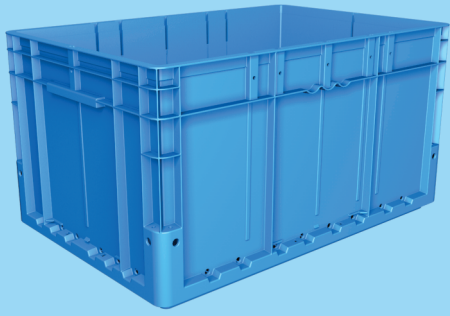

Available in atoxic and conductive material.
Check availability.

FRONT DOOR

ALTERNATE STACKING

New TOTES

| MODEL | DIMENSIONS (in) | CAPACITY (ft ³) |
|----------|---------------------|-----------------------------|
| CP 6428 | 23,62X15,75X11,02mm | 0,99 Litros |
| CPC 6432 | 23,62X15,75X12,60mm | 1,27 Litros |
| CPF 6428 | 23,62X15,75X11,02mm | 1,87 Litros |
| CPF 6432 | 23,62X15,75X12,60mm | 2,25 Litros |