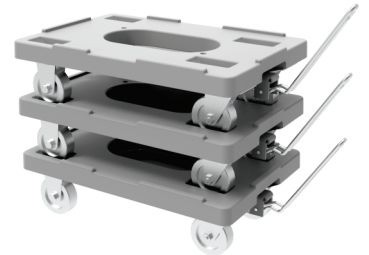

OIL RESISTANT

STACKABLE

STACKABLE

LONG BASKET Line

| MODEL | DIMENSIONS (in) | CAPACITY (ft ³) |
|-------------|-------------------|-----------------------------|
| Long Basket | 23,62x15,75x35,43 | 2,14 |